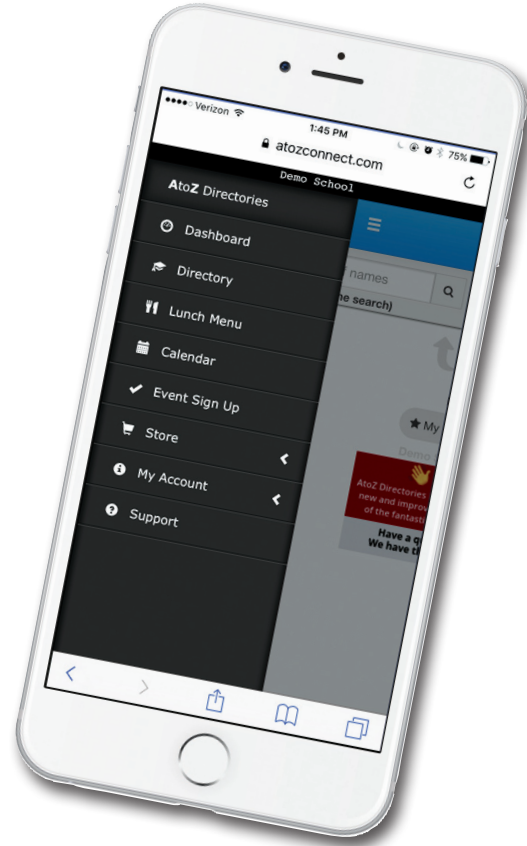

### Now you can access the directory where & whenever you want right from your phone or tablet!

- Search students by class or teacher, or search for parents
- Call or text directly from the app
- Get GPS driving directions
- Look up important school calendar dates or upcoming events
- Contact teacher or staff members
- Your information is always SAFE, encrypted and password protected

### Save the directory on the homepage of your mobile or tablet device by following the simple steps below: